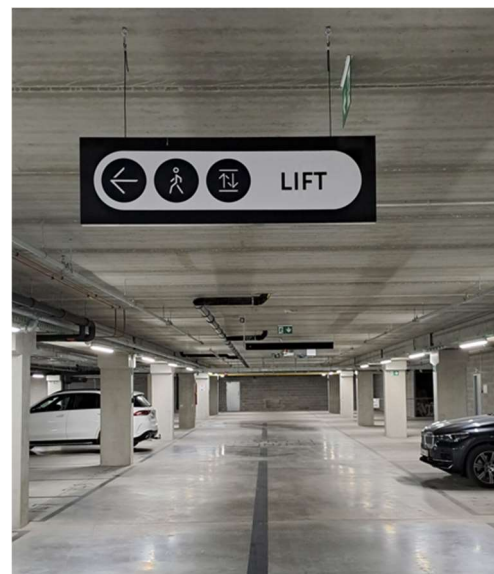

Please use the right-side ramp to enter the parking

Drive towards **the barrier which will open automatically.**

Turn left, then straight ahead until you find a free parking space.

Follow the "LIFT" sign (black marked area on the ground)